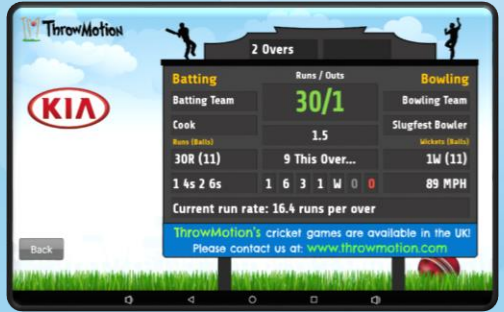

 Realistic 3D action provides fun, interactive game play. Scaled ball speeds up to 100mph.

 Competitive skill-based game, not a game of chance.

 Intensely social, Ages 8+.
2 Teams, 1-4 players per team.

 Multiple game types, typically 5-20 minutes long.

 Live scoreboard with commentary and visuals.

 Web connected – free app download*

- Local, global leaderboards
- Tournaments
- Batting and bowling stats & more